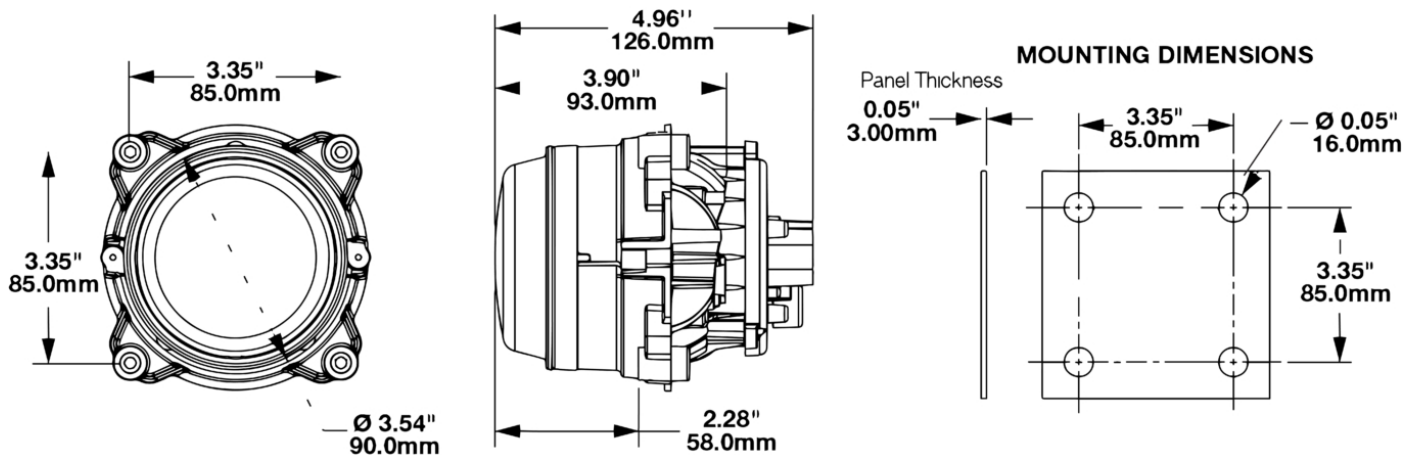

PRODUCT DIMENSIONS

Print date: 2024-08-15

© 2024 J.W. Speaker Corporation • Germantown, WI U.S.A.
www.jwspeaker.com • speaker@jwspeaker.com • 262.251.6660